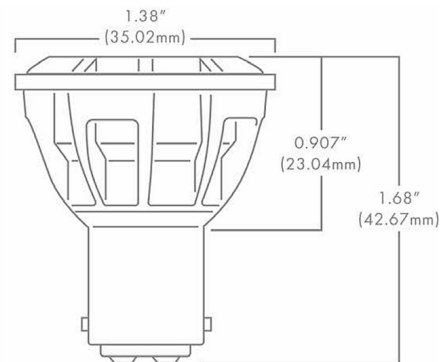

Shown in brown

Specifications

| | |
|-------------|--------------------------------------|
| COLOR | Brown |
| BODY FINISH | N/A |
| WATTAGE | 2W |
| DIMMER | Low Voltage Magnetic |
| DIMENSIONS | 1.38"W x 1.68"H |
| BULB | AR11/D.C. Bayonet (BA15D)/2W/12V LED |