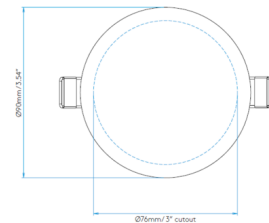

CLICK TO VIEW PRODUCT

Notes: