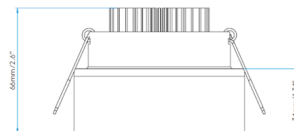

CLICK TO VIEW PRODUCT

Notes: