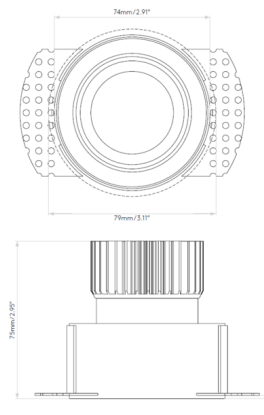

CLICK TO VIEW PRODUCT

Notes: