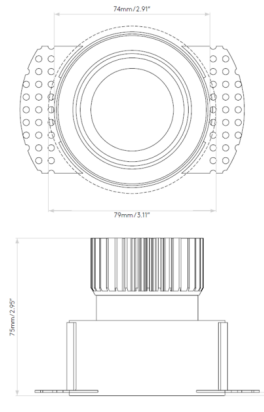

CLICK TO VIEW PRODUCT

Notes: