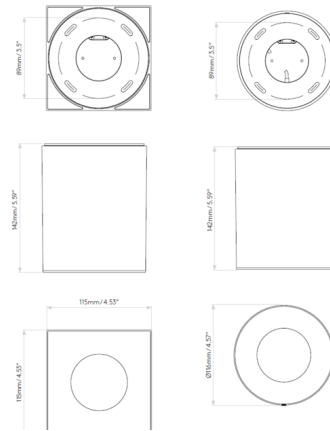

CLICK TO VIEW PRODUCT

Notes: