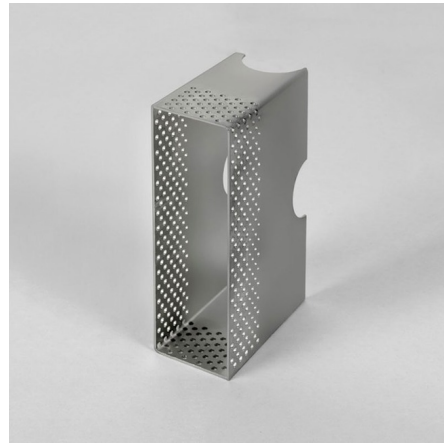

Lightology

lightology.com
866-954-4489
05-23-26

Project: _____

Company: _____

Location: _____ Fixture Type: _____

SPEC #: **AST882931**

Approved On: _____ Approved By: _____

Borgo 55 Recessed Wall Box By Astro Lighting

Description

Recessed Wall Box designed for use with Astro Lighting Borgo 55 recessed step light.

Shown in zinc

Specifications

COLOR	N/A
BODY FINISH	Zinc
WATTAGE	N/A
DIMMER	N/A
DIMENSIONS	2.05"W x 6.5"H x 3.94"D
BULB	N/A
COUNTRY OF ORIGIN	China