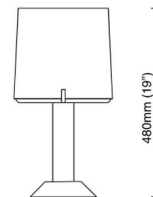

Specifications

COLOR	Alabaster
BODY FINISH	N/A
WATTAGE	8W
DIMMER	Included
DIMENSIONS	10"W x 19"H
BULB NOT INCLUDED	1 x A19/Medium (E26)/8W/120V LED
OTHER BULB OPTIONS	1 x A19/Medium (E26)/60W/120V Incandescent
COUNTRY OF ORIGIN	United Kingdom

Technical Information

PRODUCT DIMENSIONS	Cord: 79"
--------------------	-----------

Shown in alabaster

250mm (10")

CLICK TO VIEW PRODUCT

Notes: