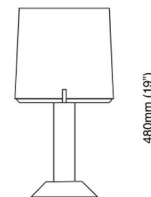

Specifications

COLOR	Alabaster
BODY FINISH	N/A
WATTAGE	8W
DIMMER	Included
DIMENSIONS	10"W x 19"H
BULB NOT INCLUDED	1 x A19/Medium (E26)/8W/120V LED
OTHER BULB OPTIONS	1 x A19/Medium (E26)/60W/120V Incandescent
COUNTRY OF ORIGIN	United Kingdom

Technical Information

PRODUCT DIMENSIONS	Cord: 79"
--------------------	-----------

Shown in alabaster

250mm (10")

CLICK TO VIEW PRODUCT

Notes: