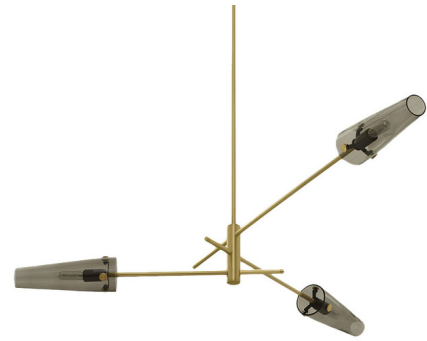

Lightology

lightology.com
866-954-4489
04-22-26

Project: _____
 Company: _____
 Location: _____ Fixture Type: _____
 SPEC #: **CTO883051**
 Approved On: _____ Approved By: _____

Axis Pendant By CTO Lighting

Description

The Axis Pendant is a modern piece inspired by antique street lamps that blend linear lines with decorative details to create this unique form. Available with conical Smoked glass shades and a Satin Brass or Bronze finish in two sizes. Note: Standard stem length is 39.4 inches and is field adjustable. Custom stem length is available upon request. Please specify overall drop length when ordering.

Shown in satin brass / smoked

Specifications

COLOR Smoked
 BODY FINISH Satin Brass
 WATTAGE 75W
 DIMMER Standard 120V
 DIMENSIONS 47.6"W x 7.5"H x 42.5"D
 BULB NOT INCLUDED . . 3 x Edison Tube/Candelabra (E12)/25W/120V Incandescent
 COUNTRY OF ORIGIN United Kingdom

Technical Information

PRODUCT DIMENSIONS Canopy: 4.33" Dia.

CLICK TO VIEW PRODUCT

Notes: