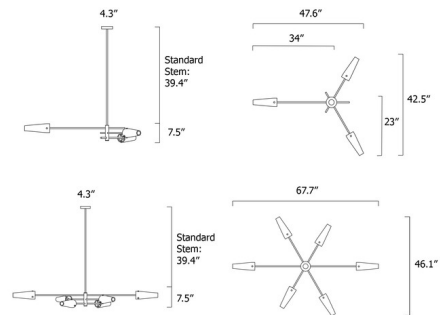

Description

The Axis Pendant is a modern piece inspired by antique street lamps that blend linear lines with decorative details to create this unique form. Available with conical Smoked glass shades and a Satin Brass or Bronze finish in two sizes. Note: Standard stem length is 39.4 inches and is field adjustable. Custom stem length is available upon request. Please specify overall drop length when ordering.

Shown in satin brass / smoked

Specifications

COLOR Smoked
 BODY FINISH Satin Brass
 WATTAGE 75W
 DIMMER Standard 120V
 DIMENSIONS 47.6"W x 7.5"H x 42.5"D
 BULB NOT INCLUDED . . 3 x Edison Tube/Candelabra (E12)/25W/120V Incandescent
 COUNTRY OF ORIGIN United Kingdom

Technical Information

PRODUCT DIMENSIONS Canopy: 4.33" Dia.

CLICK TO VIEW PRODUCT

Notes: