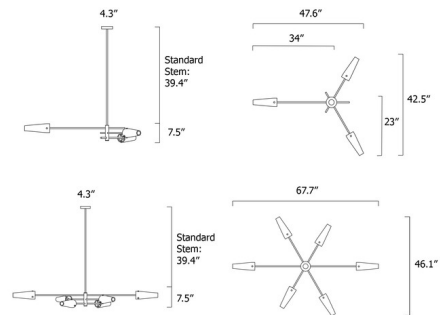

Description

The Axis Pendant is a modern piece inspired by antique street lamps that blend linear lines with decorative details to create this unique form. Available with conical Smoked glass shades and a Satin Brass or Bronze finish in two sizes. Note: Standard stem length is 39.4 inches and is field adjustable. Custom stem length is available upon request. Please specify overall drop length when ordering.

Shown in satin brass / smoked

Specifications

COLOR Smoked
 BODY FINISH Satin Brass
 WATTAGE 75W
 DIMMER Standard 120V
 DIMENSIONS 47.6"W x 7.5"H x 42.5"D
 BULB NOT INCLUDED . . . 3 x Edison Tube/Candelabra (E12)/25W/120V Incandescent
 COUNTRY OF ORIGIN United Kingdom

Technical Information

PRODUCT DIMENSIONS Canopy: 4.33" Dia.

CLICK TO VIEW PRODUCT

Notes: