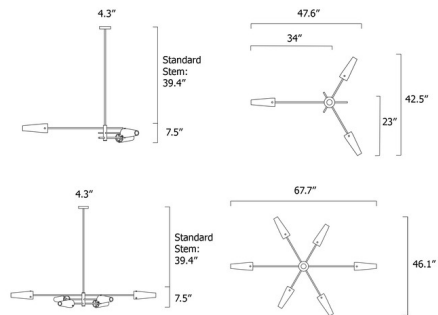

### Description

The Axis Pendant is a modern piece inspired by antique street lamps that blend linear lines with decorative details to create this unique form. Available with conical Smoked glass shades and a Satin Brass or Bronze finish in two sizes. Note: Standard stem length is 39.4 inches and is field adjustable. Custom stem length is available upon request. Please specify overall drop length when ordering.

### Specifications

COLOR . . . . . Smoked  
BODY FINISH . . . . . Satin Brass  
WATTAGE . . . . . 75W  
DIMMER . . . . . Standard 120V  
DIMENSIONS . . . . . 47.6"W x 7.5"H x 42.5"D  
BULB NOT INCLUDED . . 3 x Edison Tube/Candelabra (E12)/25W/120V Incandescent  
COUNTRY OF ORIGIN . . . . . United Kingdom

### Technical Information

PRODUCT DIMENSIONS . . . . . Canopy: 4.33" Dia.

CLICK TO VIEW PRODUCT

Notes: