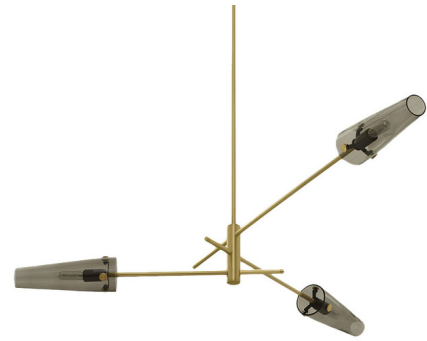

Lightology

lightology.com
866-954-4489
04-22-26

Project: _____
 Company: _____
 Location: _____ Fixture Type: _____
 SPEC #: **CTO883051**
 Approved On: _____ Approved By: _____

Axis Pendant By CTO Lighting

Description

The Axis Pendant is a modern piece inspired by antique street lamps that blend linear lines with decorative details to create this unique form. Available with conical Smoked glass shades and a Satin Brass or Bronze finish in two sizes. Note: Standard stem length is 39.4 inches and is field adjustable. Custom stem length is available upon request. Please specify overall drop length when ordering.

Shown in satin brass / smoked

Specifications

COLOR Smoked
 BODY FINISH Satin Brass
 WATTAGE 75W
 DIMMER Standard 120V
 DIMENSIONS 47.6"W x 7.5"H x 42.5"D
 BULB NOT INCLUDED . . . 3 x Edison Tube/Candelabra (E12)/25W/120V Incandescent
 COUNTRY OF ORIGIN United Kingdom

Technical Information

PRODUCT DIMENSIONS Canopy: 4.33" Dia.

CLICK TO VIEW PRODUCT

Notes: