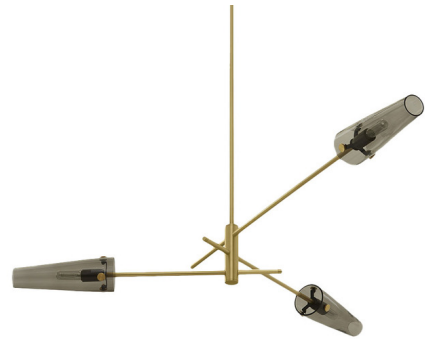

# Lightology

lightology.com  
866-954-4489  
07-06-26

Project: \_\_\_\_\_

Company: \_\_\_\_\_

Location: \_\_\_\_\_ Fixture Type: \_\_\_\_\_

SPEC #: **CTO883051**

Approved On: \_\_\_\_\_ Approved By: \_\_\_\_\_

## Axis Pendant By CTO Lighting

### Description

The Axis Pendant is a modern piece inspired by antique street lamps that blend linear lines with decorative details to create this unique form. Available with conical Smoked glass shades and a Satin Brass or Bronze finish in two sizes. Note: Standard stem length is 39.4 inches and is field adjustable. Custom stem length is available upon request. Please specify overall drop length when ordering.

### Specifications

COLOR . . . . . Smoked  
BODY FINISH . . . . . Satin Brass  
WATTAGE . . . . . 75W  
DIMMER . . . . . Standard 120V  
DIMENSIONS . . . . . 47.6"W x 7.5"H x 42.5"D  
BULB NOT INCLUDED . . 3 x Edison Tube/Candelabra (E12)/25W/120V Incandescent  
COUNTRY OF ORIGIN . . . . . United Kingdom