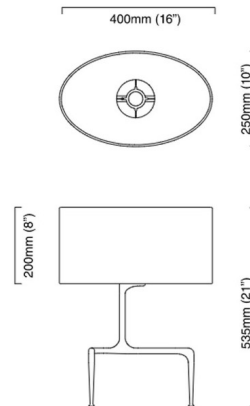

### Specifications

COLOR	Dove Grey Silk
BODY FINISH	Antique Brass
WATTAGE	8W
DIMMER	Standard 120V
DIMENSIONS	16"W x 21"H
BULB NOT INCLUDED	1 x A19/Medium (E26)/8W/120V LED
OTHER BULB OPTIONS	1 x A19/Medium (E26)/60W/120V Incandescent
COUNTRY OF ORIGIN	United Kingdom