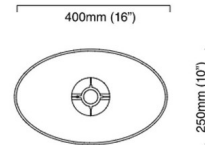

### Specifications

COLOR . . . . . Dove Grey Silk  
BODY FINISH . . . . . Bronze  
WATTAGE . . . . . 8W  
DIMMER . . . . . Standard 120V  
DIMENSIONS . . . . . 16"W x 21"H x 10"D  
BULB NOT INCLUDED . . . . . 1 x A19/Medium (E26)/8W/120V LED  
OTHER BULB OPTIONS . . . . . 1 x A19/Medium (E26)/60W/120V Incandescent  
COUNTRY OF ORIGIN . . . . . United Kingdom

### Technical Information

PRODUCT DIMENSIONS . . . . . Cord: 79"

CLICK TO VIEW PRODUCT

Notes: