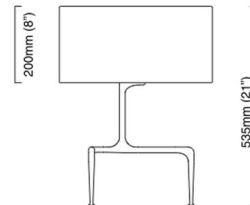

### Specifications

COLOR . . . . . Dove Grey Silk  
BODY FINISH . . . . . Bronze  
WATTAGE . . . . . 8W  
DIMMER . . . . . Standard 120V  
DIMENSIONS . . . . . 16"W x 21"H x 10"D  
BULB NOT INCLUDED . . . . . 1 x A19/Medium (E26)/8W/120V LED  
OTHER BULB OPTIONS . . . . . 1 x A19/Medium (E26)/60W/120V Incandescent  
COUNTRY OF ORIGIN . . . . . United Kingdom

### Technical Information

PRODUCT DIMENSIONS . . . . . Cord: 79"

CLICK TO VIEW PRODUCT

Notes: