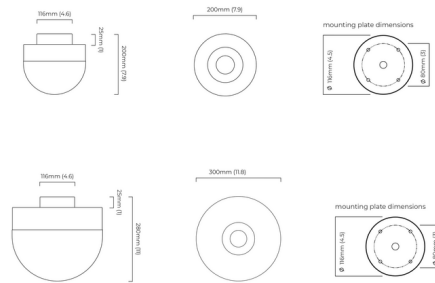

Shown in oxidized silvered brass / honed alabaster

Specifications

COLOR	Honed Alabaster
BODY FINISH	Oxidized Silvered Brass
WATTAGE	6.5W
DIMMER	Standard 120V
DIMENSIONS	7.87"W x 7.87"H
BULB NOT INCLUDED	1 x B10/Candelabra (E12)/6.5W/120V LED
COUNTRY OF ORIGIN	United Kingdom

Technical Information

PRODUCT DIMENSIONS	Canopy: 4.6" Dia.
--------------------	-------------------

CLICK TO VIEW PRODUCT

Notes: