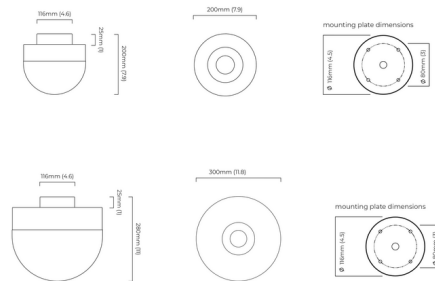

Shown in satin brass / honed alabaster

Specifications

COLOR	Honed Alabaster
BODY FINISH	Satin Brass
WATTAGE	6.5W
DIMMER	Standard 120V
DIMENSIONS	7.87"W x 7.87"H
BULB NOT INCLUDED	1 x B10/Candelabra (E12)/6.5W/120V LED
COUNTRY OF ORIGIN	United Kingdom