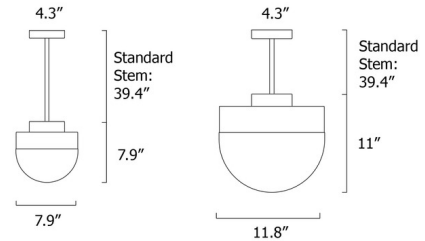

Description

The Lucid Pendant, designed by Michael Verheyden, is inspired by Parisian brasseries and snow domes, creating a sculptural and functional piece. Available with a Honed Alabaster shade paired with an Antique Bronze, Oxidized Silvered, Bronze, or Satin Brass finish. The Honed Alabaster is natural and markings will vary. Note: Standard stem length is 39.4 inches and is field adjustable. Custom stem length is available upon request. Please specify overall drop length when ordering.

Shown in oxidized silvered brass / honed alabaster

Specifications

COLOR Honed Alabaster
BODY FINISH Oxidized Silvered Brass
WATTAGE 6.5W
DIMMER Standard 120V
DIMENSIONS 7.87"W x 7.87"H
BULB NOT INCLUDED 1 x B10/Candelabra (E12)/6.5W/120V LED
COUNTRY OF ORIGIN United Kingdom

Technical Information

PRODUCT DIMENSIONS Adjustable Downrod: 39.4"

CLICK TO VIEW PRODUCT

Notes: