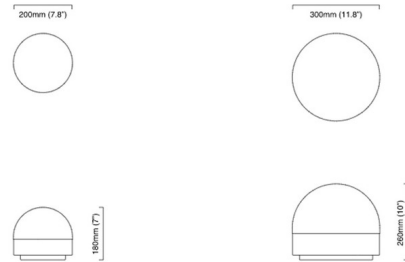

Shown in bronze / honed alabaster

Specifications

COLOR Honed Alabaster
BODY FINISH Bronze
WATTAGE 6.5W
DIMMER Included
DIMENSIONS 7.87"W x 7.08"H
BULB NOT INCLUDED 1 x B10/Candelabra (E12)/6.5W/120V LED
COUNTRY OF ORIGIN United Kingdom

Technical Information

PRODUCT DIMENSIONS Cord: 79" + Inline Dimmer

CLICK TO VIEW PRODUCT

Notes: