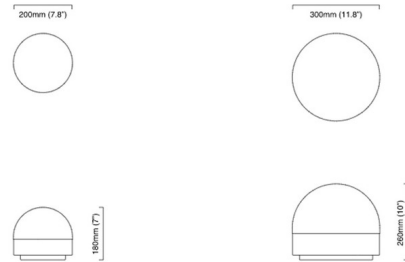

Specifications

COLOR . . . . . Honed Alabaster
BODY FINISH . . . . . Bronze
WATTAGE 6.5W
DIMMER . . . . . Included
DIMENSIONS . . . . . 7.87"W x 7.08"H
BULB NOT INCLUDED . . . . . 1 x B10/Candelabra (E12)/6.5W/120V LED
COUNTRY OF ORIGIN . . . . . United Kingdom

Technical Information

PRODUCT DIMENSIONS . . . . . Cord: 79" + Inline Dimmer

CLICK TO VIEW PRODUCT

Notes: