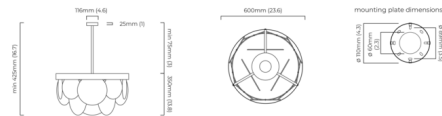

*Diagrams are not to scale

Specifications

COLOR	Fritted
BODY FINISH	Satin Brass
WATTAGE	19.5W
DIMMER	Standard 120V
DIMENSIONS	23.62"W x 13.77"H
BULB NOT INCLUDED	3 x B10/Candelabra (E12)/6.5W/120V LED
OTHER BULB OPTIONS	3 x B10/Candelabra (E12)/60W/120V Incandescent
COUNTRY OF ORIGIN	United Kingdom