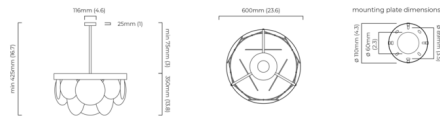

*Diagrams are not to scale

Specifications

COLOR	Fritted
BODY FINISH	Satin Brass
WATTAGE	19.5W
DIMMER	Standard 120V
DIMENSIONS	23.62"W x 13.77"H
BULB NOT INCLUDED	3 x B10/Candelabra (E12)/6.5W/120V LED
OTHER BULB OPTIONS	3 x B10/Candelabra (E12)/60W/120V Incandescent
COUNTRY OF ORIGIN	United Kingdom