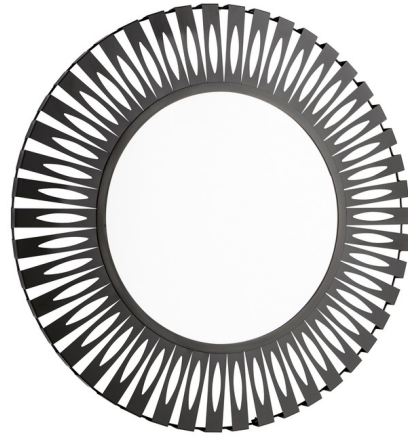

Lightology

lightology.com
866-954-4489
04-28-26

Project: _____

Company: _____

Location: _____ Fixture Type: _____

SPEC #: **CYA883136**

Approved On: _____ Approved By: _____

Sun Dial Mirror By Cyan Designs

Description

The Sun Dial Mirror is a decorative piece featuring a modern metal frame in a round Graphite finish. The iron metal has accented tabs that are arranged side by side into one large circle with the reflective glass centered perfectly to provide absolute symmetry. This gorgeous mirror makes an impressive statement showcased in multiples or works just as well hung individually in any home. ADA compliant.

Shown in graphite / mirror

Specifications

COLOR	Mirror
BODY FINISH	Graphite
WATTAGE	N/A
DIMMER	N/A
DIMENSIONS	43"W x 43"H x 1.75"D
BULB	N/A
COUNTRY OF ORIGIN	China

CLICK TO VIEW PRODUCT

Notes: