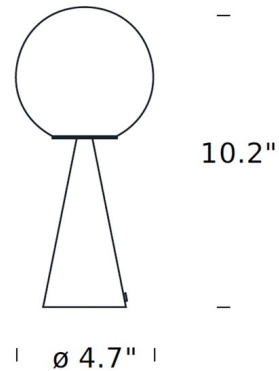

Description

The Bilia Mini Table Lamp brings a geometric feel to your space with its cone and globe shapes. The perfect little brother to the classic Bilia Table Lamp. The Frosted White Glass globe sits atop a cone that is finished in a variety of finish options. Transparent cable with on/off switch located on the cord.

Shown in red / white glass

Specifications

COLOR	White Glass
BODY FINISH	Red
WATTAGE	6W
DIMMER	N/A
DIMENSIONS	4.7"W x 10.2"H
BULB NOT INCLUDED	1 x JCD/G9/6W/120V LED
COUNTRY OF ORIGIN	Italy

CLICK TO VIEW PRODUCT