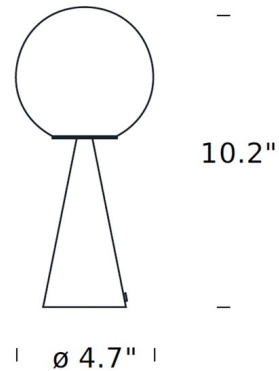

By Fontana Arte

Description

The Bilia Mini Table Lamp brings a geometric feel to your space with its cone and globe shapes. The perfect little brother to the classic Bilia Table Lamp. The Frosted White Glass globe sits atop a cone that is finished in a variety of finish options. Transparent cable with on/off switch located on the cord.

Shown in brass / white glass

Specifications

COLOR White Glass
BODY FINISH Brass
WATTAGE 6W
DIMMER N/A
DIMENSIONS 4.7"W x 10.2"H
BULB NOT INCLUDED 1 x JCD/G9/6W/120V LED
COUNTRY OF ORIGIN Italy

CLICK TO VIEW PRODUCT