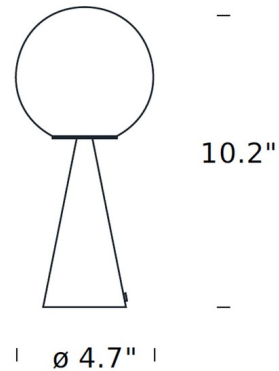

Description

The Bilia Mini Table Lamp brings a geometric feel to your space with its cone and globe shapes. The perfect little brother to the classic Bilia Table Lamp. The Frosted White Glass globe sits atop a cone that is finished in Brass, Black, Blue, Gloss Black, Copper, Green, Brushed Nickel, Red, Yellow, or White. Transparent cable with On/Off switch and plug.

Shown in brass / white glass

Specifications

COLOR White Glass
BODY FINISH Brass
WATTAGE 6W
DIMMER Included
DIMENSIONS 4.7"W x 10.2"H
BULB NOT INCLUDED 1 x JCD/G9/6W/120V LED
COUNTRY OF ORIGIN Italy

Technical Information

LAMP COLOR 2700K
LUMENS/WATT 78.33
LUMINOUS FLUX 470 lumens

CLICK TO VIEW PRODUCT

Notes: