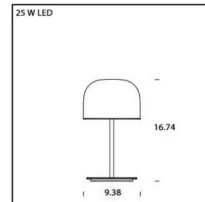

CLICK TO VIEW PRODUCT

Notes: