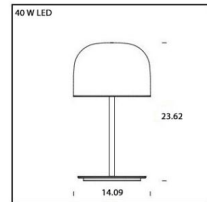

CLICK TO VIEW PRODUCT

Notes: