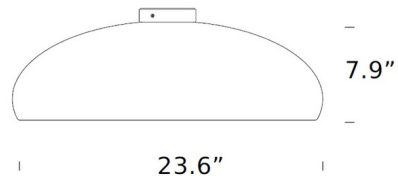

Shown in black

Specifications

COLOR	Black
BODY FINISH	N/A
WATTAGE	120W
DIMMER	Standard 120V
DIMENSIONS	23.6"W x 7.9"H
BULB NOT INCLUDED	3 x A19/Medium (E26)/40W/120V Incandescent
OTHER BULB OPTIONS	3 x A19/Medium (E26)/120V LED
COUNTRY OF ORIGIN	Italy