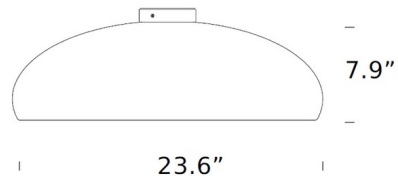

Specifications

| | |
|-------------------|----------------------------------|
| COLOR | N/A |
| BODY FINISH | Black |
| WATTAGE | 21W |
| DIMMER | Standard 120V |
| DIMENSIONS | 23.6"W x 7.9"H |
| BULB NOT INCLUDED | 3 x A19/Medium (E26)/7W/120V LED |
| COUNTRY OF ORIGIN | Italy |