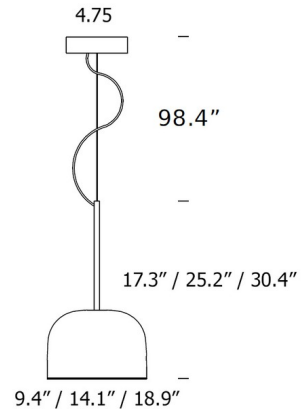

Shown in copper / pink

CLICK TO VIEW PRODUCT

Notes: