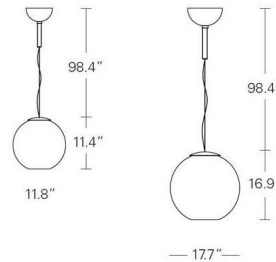

Description

The Globo di Luce Pendant will enhance a variety of spaces in your home with its blown glass globe shape. Alone or grouped together in varying sizes and finishes, this piece is sure to be a conversation starter. Available in Metallic Silver or Metallic Copper blown glass with an anodized aluminum reflector, Chrome canopy, and transparent feeding cable in two sizes. Canopy: 5 inch diameter cone. UL listed.

Shown in chrome / metallic copper

Specifications

COLOR Metallic Copper
BODY FINISH Chrome
WATTAGE 150W
DIMMER Standard 120V
DIMENSIONS 17.7"W x 16.9"H
BULB NOT INCLUDED 1 x T10/Medium (E26)/150W/120V Halogen
COUNTRY OF ORIGIN Italy