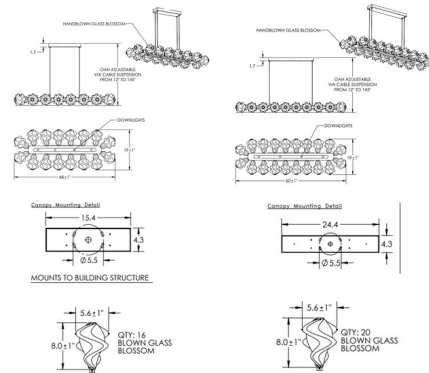

Shown in flat bronze / clear