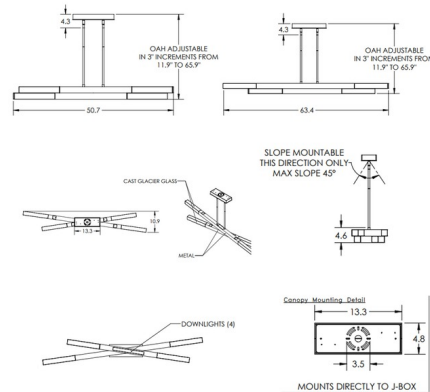

CLICK TO VIEW PRODUCT

Notes: