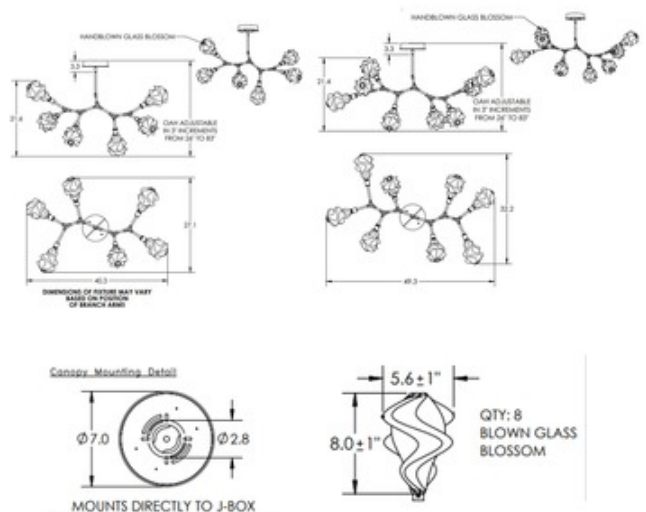

BRAND

Hammerton Studio

DESCRIPTION

The Blossom Modern Branch Semi Flush Ceiling Light features blossoms of LED lit hand blown glass that are meticulously crafted by Hammerton artisans. The fixture is a whimsical celebration of organic aesthetic that exudes casual sophistication. Each shade takes the place of a traditional bulb and unfolds with striking illumination. The finished look is relaxed, soft and unique. Each glass shade is a one-of-a-kind artisan creation. Available in 6 and 8 light options.

SHADE COLOR	Clear
BODY FINISH	Heritage Brass
WATTAGE	96W
DIMMER	Low Voltage Electronic
DIMENSIONS	40.3"W x 26"H x 27.1"D
INTEGRATED LED MODULE	
LAMP	6 x LED/16W/120V LED

Technical Information

LUMINOUS FLUX	1080 lumens
LUMENS/WATT	67.50
LAMP COLOR	2700K
COLOR RENDERING	93 CRI

SPEC #

HMR883255

COMPANY

PROJECT

FIXTURE TYPE

APPROVED BY

DATE