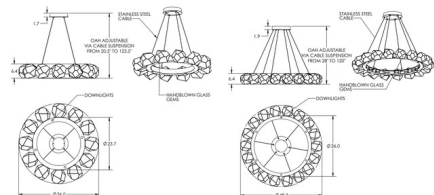

By Hammerton Studio

Description

The Gem Radial Pendant is jewelry for your home. Features gems of LED lit hand blown glass that are meticulously crafted by Hammerton artisans. The fixture gives a nod to an organic aesthetic that exudes casual sophistication. Each shade takes the place of a traditional bulb and unfolds with striking illumination. The finished look is relaxed, soft and unique. Each glass shade is a one of a kind artisan creation. Available in two sizes.

Shown in flat bronze / amber

Specifications

COLOR	Amber
BODY FINISH	Flat Bronze
WATTAGE	32W
DIMMER	Low Voltage Electronic
DIMENSIONS	36"W x 20.5"H
INTEGRATED LED MODULE	16 x LED/2W/120V LED

Technical Information