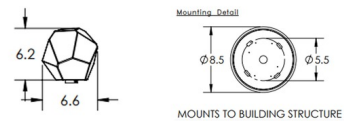

Shown in flat bronze / amber

Specifications

COLOR	Amber
BODY FINISH	Flat Bronze
WATTAGE	32W
DIMMER	Low Voltage Electronic
DIMENSIONS	36"W x 20.5"H
INTEGRATED LED MODULE	16 x LED/2W/120V LED

Technical Information