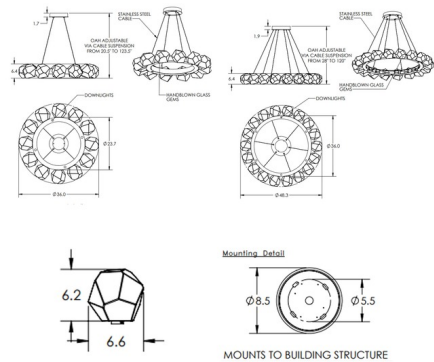

### Specifications

COLOR	Amber
BODY FINISH	Flat Bronze
WATTAGE	32W
DIMMER	Low Voltage Electronic
DIMENSIONS	36"W x 20.5"H
INTEGRATED LED MODULE	16 x LED/2W/120V LED