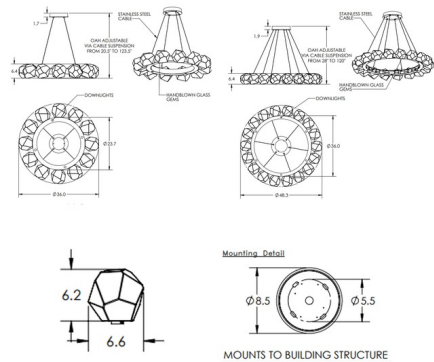

CLICK TO VIEW PRODUCT

Notes: