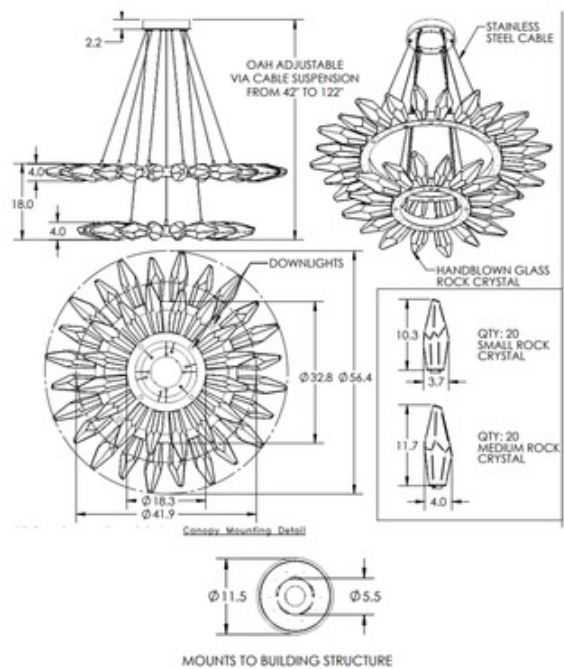

**BRAND**

Hammerton Studio

**DESCRIPTION**

The Rock Crystal Two Tier Pendant offers a balance of traditional and modern design by capturing the raw beauty of natural rock quartz of artisan blown glass and pairing it with an aluminum frame. Place this eye catching beauty where ever you want added glam. Canopy: 11.5 inch diameter. Note: Due to the weight of this fixture, additional ceiling support is required.

*Shown in: Oil Rubbed Bronze / Chilled Clear*

<b>SHADE COLOR</b>	Chilled Clear
<b>BODY FINISH</b>	Oil Rubbed Bronze
<b>WATTAGE</b>	100W
<b>DIMMER</b>	Low Voltage Electronic
<b>DIMENSIONS</b>	56.4"W x 18"H
<b>INTEGRATED LED MODULE</b>	
<b>LAMP</b>	50 x LED/2W/120V LED

*Technical Information*

<b>LUMINOUS FLUX</b>	7480 lumens
<b>LUMENS/WATT</b>	3,740.00
<b>LAMP COLOR</b>	2700K
<b>COLOR RENDERING</b>	93 CRI

**SPEC #**

HMR883513

COMPANY

PROJECT

FIXTURE TYPE

APPROVED BY