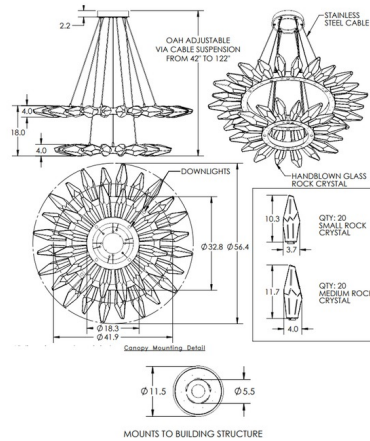

Description

The Rock Crystal Two Tier Pendant offers a balance of traditional and modern design by capturing the raw beauty of natural rock quartz of artisan blown glass and pairing it with an aluminum frame. Place this eye catching beauty where ever you want added glam. Canopy: 11.5 inch diameter. Note: Due to the weight of this fixture, additional ceiling support is required.

Specifications

COLOR Chilled Clear
BODY FINISH Oil Rubbed Bronze
WATTAGE 100W
DIMMER Low Voltage Electronic
DIMENSIONS 56.4"W x 18"H
INTEGRATED LED MODULE 50 x LED/2W/120V LED
COUNTRY OF ORIGIN United States

Technical Information

PRODUCT DIMENSIONS Min/Max Adjustable Length: 42" - 122"
COLOR RENDERING 93 CRI
LAMP COLOR 2700K
LUMENS/WATT 3,740.00
LUMINOUS FLUX 7480 lumens

Shown in oil rubbed bronze / chilled clear