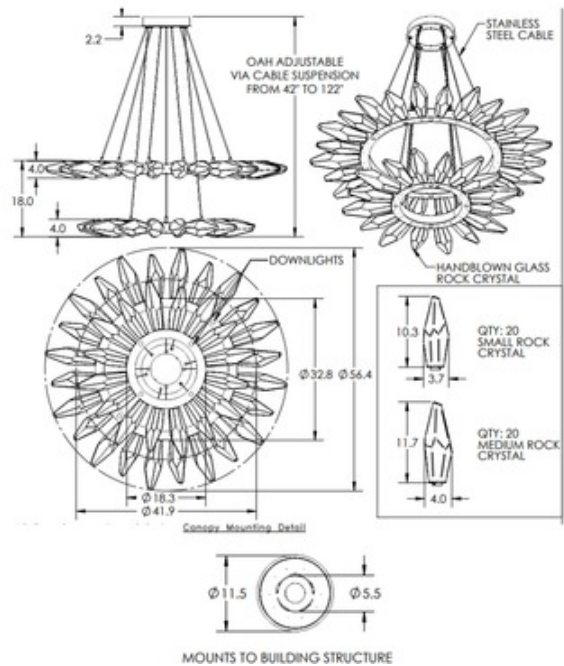

BRAND

Hammerton Studio

DESCRIPTION

The Rock Crystal Two Tier Pendant offers a balance of traditional and modern design by capturing the raw beauty of natural rock quartz of artisan blown glass and pairing it with an aluminum frame. Place this eye catching beauty where ever you want added glam. Canopy: 11.5 inch diameter. Note: Due to the weight of this fixture, additional ceiling support is required.

Shown in: Oil Rubbed Bronze / Chilled Clear

SHADE COLOR	Chilled Clear
BODY FINISH	Oil Rubbed Bronze
WATTAGE	100W
DIMMER	Low Voltage Electronic
DIMENSIONS	56.4"W x 18"H
INTEGRATED LED MODULE	
LAMP	50 x LED/2W/120V LED

Technical Information

LUMINOUS FLUX	7480 lumens
LUMENS/WATT	3,740.00
LAMP COLOR	2700K
COLOR RENDERING	93 CRI

SPEC #

HMR883513

COMPANY

PROJECT

FIXTURE TYPE

APPROVED BY