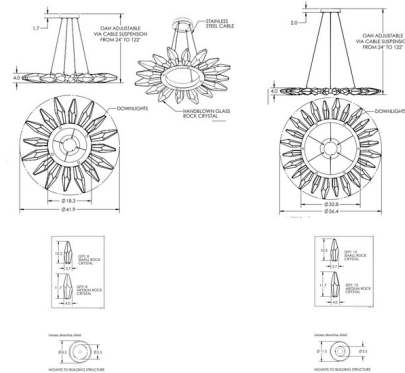

### Specifications

COLOR	Chilled Clear
BODY FINISH	Oil Rubbed Bronze
WATTAGE	42W
DIMMER	Low Voltage Electronic
DIMENSIONS	41.9"W x 24"H
INTEGRATED LED MODULE	20 x LED/2.1W/120V LED
COUNTRY OF ORIGIN	United States

### Technical Information

PRODUCT DIMENSIONS	Min/Max Adjustable Length: 24" - 122"
COLOR RENDERING	93 CRI
LAMP COLOR	2700K
LUMENS/WATT	1,561.90
LUMINOUS FLUX	3280 lumens

Shown in oil rubbed bronze / chilled clear