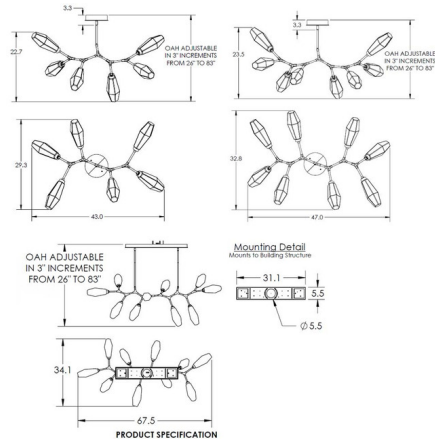

Lightology

lightology.com
866-954-4489
04-22-26

Project: _____
 Company: _____
 Location: _____ Fixture Type: _____
 SPEC #: **HMR883792**
 Approved On: _____ Approved By: _____

Aalto Linear Modern Branch Chandelier By Hammerton Studio

Description

The Aalto Modern Branch Chandelier features LED-lit hand-blown glass shades that are meticulously crafted by Hammerton artisans. The fixture gives a nod to an organic midcentury modern aesthetic that exudes casual sophistication. Each shade takes the place of a traditional bulb and unfolds with striking illumination. The finished look is relaxed, soft and unique. Note: Due to the weight of the 10 Light fixture, additional ceiling support is required.

Shown in beige silver / optic ribbed smoke

Specifications

COLOR	Optic Ribbed Smoke
BODY FINISH	Beige Silver
WATTAGE	15.6W
DIMMER	Low Voltage Electronic
DIMENSIONS	43"L x 29.3"W x 26"H
INTEGRATED LED MODULE	6 x LED/2.6W/120V LED

Technical Information

PRODUCT DIMENSIONS	Adjustable Length: 26" - 83" in 3 inch increments
COLOR RENDERING	93 CRI
LAMP COLOR	2700K
LUMENS/WATT	415.38
LUMINOUS FLUX	1080 lumens

CLICK TO VIEW PRODUCT

Notes: