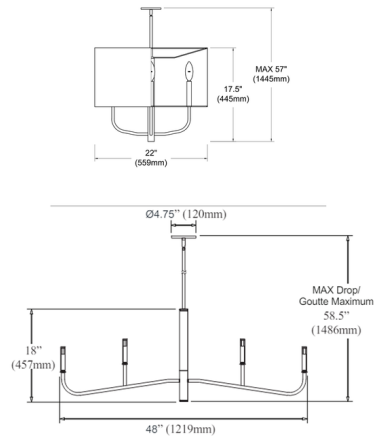

Shown in antique copper / clear