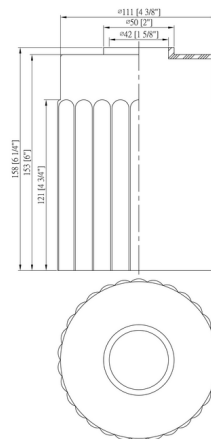

Lightology

lightology.com
866-954-4489
05-19-26

Project: _____
Company: _____
Location: _____ Fixture Type: _____
SPEC #: **INV883986**
Approved On: _____ Approved By: _____

Hadley Semi Flush Ceiling Light

By Innovations Lighting

Description

The Hadley Semi Flush Ceiling Light features a simple, yet modern design with a variety of finishes complemented by a Matte White or Clear glass shade. Available with an Antique Copper, Black and Antique Brass, Brushed Brass, Matte Black, Polished Chrome, Polished Nickel, Satin Nickel, or White and Polished Chrome finish. UL listed, damp locations.

Specifications

COLOR	Matte White
BODY FINISH	Antique Copper
WATTAGE	17W
DIMMER	Standard 120V
DIMENSIONS	4.5"W x 13"H
BULB NOT INCLUDED	1 x Edison ST-Shape/Medium (E26)/17W/120V LED
COUNTRY OF ORIGIN	China

Technical Information

LAMP LIFE	2000 hours

CLICK TO VIEW PRODUCT

Notes: