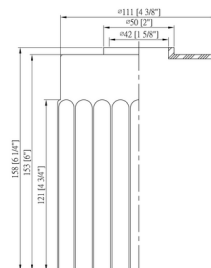

### Specifications

COLOR	Matte White
BODY FINISH	Antique Copper
WATTAGE	17W
DIMMER	Standard 120V
DIMENSIONS	4.5"W x 13"H
BULB NOT INCLUDED	1 x Edison ST-Shape/Medium (E26)/17W/120V LED
COUNTRY OF ORIGIN	China