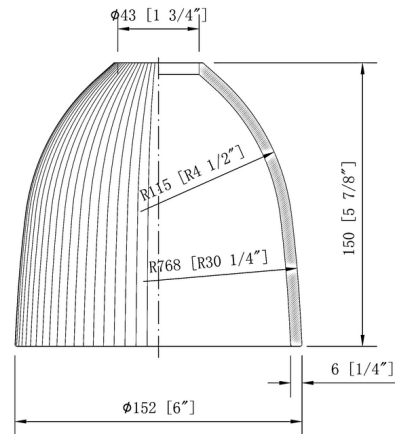

### Description

The Castile Semi Flush Ceiling Light features a simple, yet modern design with a variety of finishes making it an easy fit with most decors. Available in an Antique Copper, Black and Antique Brass, Brushed Brass, Brushed Satin Nickel, Matte Black, Oil Rubbed Bronze, Polished Chrome, Polished Nickel, or White and Polished Chrome finish complemented by either a White or Clear glass dome shade. UL listed, damp locations.

### Specifications

COLOR	White
BODY FINISH	Antique Copper
WATTAGE	17W
DIMMER	Standard 120V
DIMENSIONS	6"W x 11"H
BULB NOT INCLUDED	1 x Edison ST-Shape/Medium (E26)/17W/120V LED
COUNTRY OF ORIGIN	China