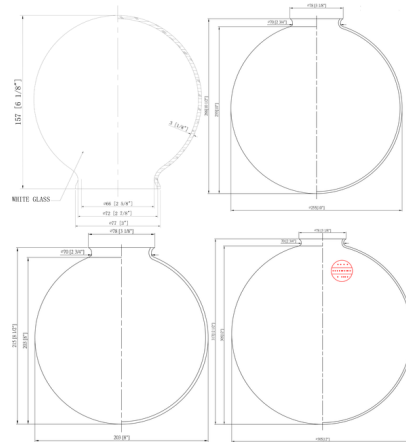

### Description

The Athens Deco Swirl Pendant brings a simple, yet modern design perfect in a variety of interior styles. It features a Clear Swirled Glass globe that is complemented by a variety of finishes. NOTE: This is a cord hung pendant and includes 120 inch field adjustable cord.

### Specifications

COLOR . . . . . Clear  
BODY FINISH . . . . . Antique Copper  
WATTAGE . . . . . 17W  
DIMMER . . . . . Standard 120V  
DIMENSIONS . . . . . 10"W x 13"H  
BULB NOT INCLUDED . . . . . 1 x Edison ST-Shape/Medium (E26)/17W/120V LED  
COUNTRY OF ORIGIN . . . . . China

### Technical Information

PRODUCT DIMENSIONS . . . . . Black Textured Cord Length: 120"  
LAMP LIFE . . . . . 2000 hours

Shown in antique copper / clear

CLICK TO VIEW PRODUCT

Notes: