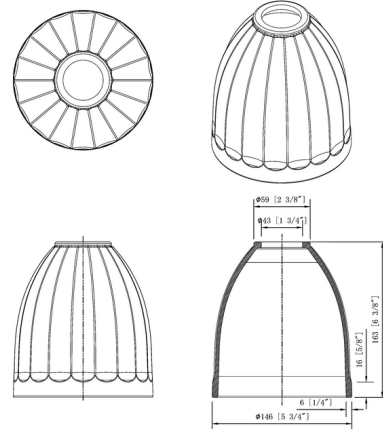

Description

The Brookfield Pendant has classic styling that will work well with for most decors. An ideal selection for over a dining nook, kitchen island or workspace. Mix or match and hang in multiples to create a unique look. Features a bell shaped Clear or White ribbed glass shade with a variety of finish options. Choose from stem mount (one 6 inch and two 12 inch downrods) or cord mount (10 foot cord). Ideally suited for vintage style bulb. Slope ceiling compatible.

Specifications

COLOR White
BODY FINISH Matte Black
WATTAGE 100W
DIMMER Standard 120V
DIMENSIONS 5.75"W x 8"H
BULB NOT INCLUDED 1 x Edison ST-Shape/Medium (E26)/100W/120V Incandescent
COUNTRY OF ORIGIN China

Technical Information

PRODUCT DIMENSIONS Canopy: 4.5" Diameter
LAMP LIFE 2000 hours

Shown in matte black / white

CLICK TO VIEW PRODUCT

Notes: