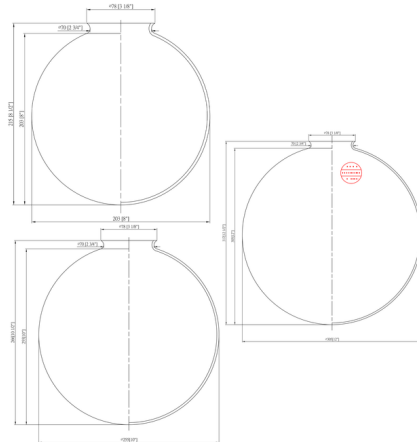

### Description

The Athens Deco Swirl Pendant brings a simple, yet modern design perfect in a variety of interior styles. A Clear swirled glass globe is complemented by a variety of finish options.  
 NOTE: This is a stem hung pendant and includes 1-6 and 2-12 inch stems.

### Specifications

COLOR . . . . . Clear  
 BODY FINISH . . . . . Antique Copper  
 WATTAGE . . . . . 17W  
 DIMMER . . . . . Standard 120V  
 DIMENSIONS . . . . . 10"W x 13"H  
 BULB NOT INCLUDED . . . . . 1 x Edison ST-Shape/Medium (E26)/17W/120V LED  
 COUNTRY OF ORIGIN . . . . . China

### Technical Information

PRODUCT DIMENSIONS . . . . . Downrods Included: 1-6 and 2-12 inch stems  
 LAMP LIFE . . . . . 2000 hours

Shown in antique copper / clear

CLICK TO VIEW PRODUCT

Notes: