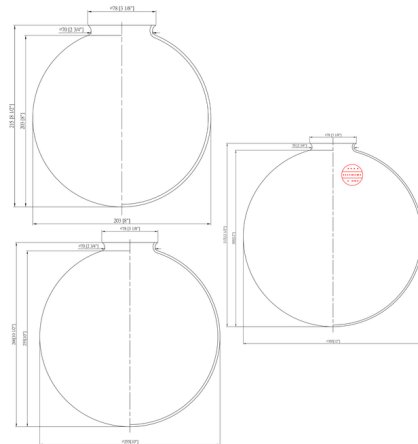

Description

The Athens Deco Swirl Pendant brings a simple, yet modern design perfect in a variety of interior styles. A Clear swirled glass globe is complemented by a variety of finish options.

NOTE: This is a stem hung pendant and includes 1-6 and 2-12 inch stems.

Specifications

COLOR Clear
BODY FINISH Antique Copper
WATTAGE 17W
DIMMER Standard 120V
DIMENSIONS 10"W x 13"H
BULB NOT INCLUDED 1 x Edison ST-Shape/Medium (E26)/17W/120V LED
COUNTRY OF ORIGIN China

Technical Information

PRODUCT DIMENSIONS Downrods Included: 1-6 and 2-12 inch stems
LAMP LIFE 2000 hours

Shown in antique copper / clear

CLICK TO VIEW PRODUCT

Notes: