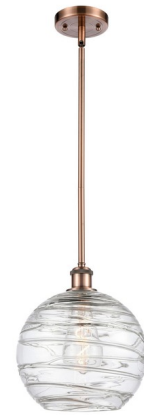

## Athens Deco Swirl Stem Hung Pendant By Innovations Lighting

### Description

The Athens Deco Swirl Pendant brings a simple, yet modern design perfect in a variety of interior styles. A Clear swirled glass globe is complemented by a variety of finish options.  
 NOTE: This is a stem hung pendant and includes 1-6 and 2-12 inch stems.

### Specifications

COLOR . . . . . Clear  
 BODY FINISH . . . . . Antique Copper  
 WATTAGE . . . . . 17W  
 DIMMER . . . . . Standard 120V  
 DIMENSIONS . . . . . 10"W x 13"H  
 BULB NOT INCLUDED . . . . . 1 x Edison ST-Shape/Medium (E26)/17W/120V LED  
 COUNTRY OF ORIGIN . . . . . China

### Technical Information

PRODUCT DIMENSIONS . . . . . Downrods Included: 1-6 and 2-12 inch stems  
 LAMP LIFE . . . . . 2000 hours

Shown in antique copper / clear

CLICK TO VIEW PRODUCT

Notes: