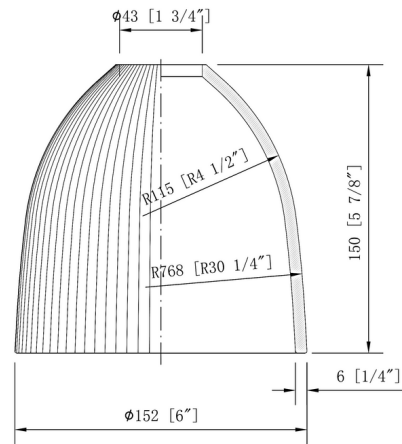

Description

The Castile Pendant features a simple, yet modern design with a variety of finishes making it an easy fit with most decors. Complemented by either a White or Clear glass dome shade.

Specifications

COLOR White
BODY FINISH Brushed Brass
WATTAGE 17W
DIMMER Standard 120V
DIMENSIONS 6"W x 9"H
BULB NOT INCLUDED 1 x Edison ST-Shape/Medium (E26)/17W/120V LED
COUNTRY OF ORIGIN China

Technical Information

PRODUCT DIMENSIONS Downrods Included: 1 - 6" and 2 - 12"
LAMP LIFE 2000 hours

Shown in brushed brass / white

CLICK TO VIEW PRODUCT

Notes: