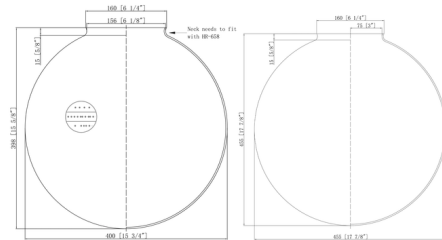

### Specifications

COLOR	Clear
BODY FINISH	Antique Copper
WATTAGE	9W
DIMMER	Standard 120V
DIMENSIONS	6"W x 11"H x 8"D
BULB NOT INCLUDED	1 x Edison ST-Shape/Medium (E26)/9W/120V LED
COUNTRY OF ORIGIN	China

### Technical Information

PRODUCT DIMENSIONS	Backplate: 4.5" x 6"
LAMP LIFE	2000 hours

CLICK TO VIEW PRODUCT

Notes: