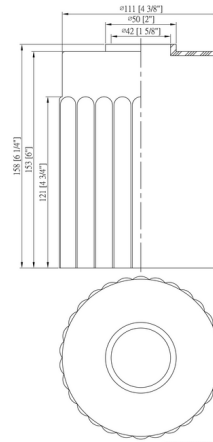

### Description

The Hadley Rectangle Canopy Wall Sconce features a simple, yet modern design featuring a variety of finishes allowing it to blend seamlessly into most home decor schemes. Available with an Antique Copper, Black and Antique Brass, Brushed Brass, Matte Black, Polished Chrome, Polished Nickel, Satin Nickel, or White and Polished Chrome finish complemented by a Matte White or Clear glass shade. LED and Incandescent options available. UL listed, damp locations.

### Specifications

COLOR	Matte White
BODY FINISH	Antique Copper
WATTAGE	17W
DIMMER	Standard 120V
DIMENSIONS	4.5"W x 9"H x 6.5"D
BULB NOT INCLUDED	1 x Edison ST-Shape/Medium (E26)/17W/120V LED
COUNTRY OF ORIGIN	China