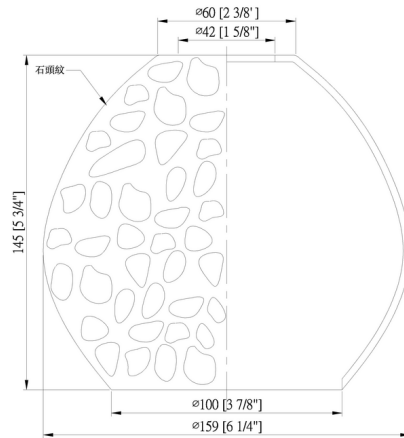

### Specifications

COLOR	Clear
BODY FINISH	Antique Copper
WATTAGE	17W
DIMMER	Standard 120V
DIMENSIONS	6"W x 11"H x 7.5"D
BULB NOT INCLUDED	1 x Edison ST-Shape/Medium (E26)/17W/120V LED
COUNTRY OF ORIGIN	China