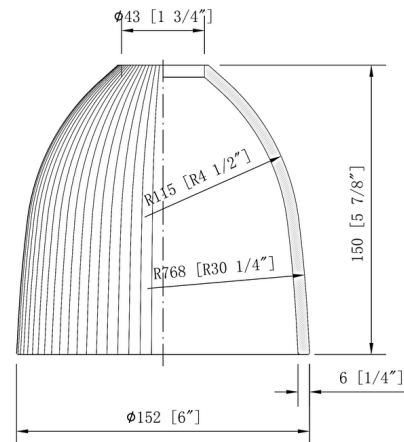

Shown in antique copper / white