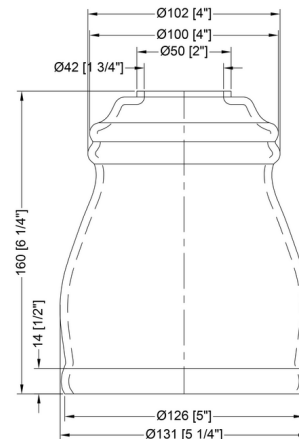

Shown in antique copper / white