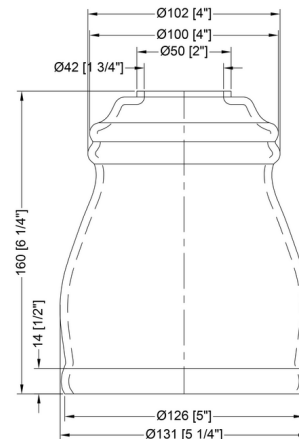

### Specifications

COLOR . . . . . White  
 BODY FINISH . . . . . Antique Copper  
 WATTAGE . . . . . 17W  
 DIMMER . . . . . Standard 120V  
 DIMENSIONS . . . . . 4.5"W x 9"H x 6.5"D  
 BULB NOT INCLUDED . . . . . 1 x A19/Medium (E26)/17W/120V LED  
 COUNTRY OF ORIGIN . . . . . China