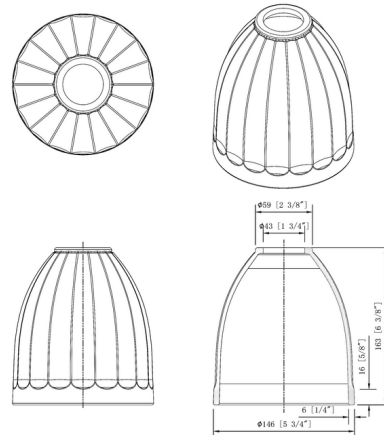

Lightology

lightology.com
866-954-4489
06-19-26

Project: _____
 Company: _____
 Location: _____ Fixture Type: _____
 SPEC #: **INV886048**
 Approved On: _____ Approved By: _____

Brookfield Rectangle Canopy Wall Sconce By Innovations Lighting

Description

The Brookfield Rectangle Canopy Wall Sconce has classic styling that will work well with most decors. An ideal selection for bathroom, bedroom, hallway or stairwell. Features a bell shaped glass shade in a variety of finishes. Includes solid Brass 180 degree adjustable swivel. Internal teeth lock at 5 degree intervals so you can set to the perfect position you desire. Ideally suited for a vintage style bulb. Can be mounted with the shade facing up or down.

Shown in white / polished chrome / white

Specifications

COLOR	White
BODY FINISH	White / Polished Chrome
WATTAGE	17W
DIMMER	Standard 120V
DIMENSIONS	5.75"W x 9"H x 6.5"D
BULB NOT INCLUDED	1 x Edison ST-Shape/Medium (E26)/17W/120V LED
COUNTRY OF ORIGIN	China

Technical Information

PRODUCT DIMENSIONS	Backplate: 6" H x 4.5" W
LAMP LIFE	2000 hours

CLICK TO VIEW PRODUCT

Notes: