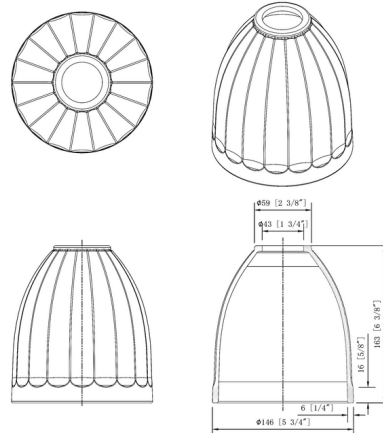

Lightology

lightology.com
866-954-4489
04-21-26

Project: _____
 Company: _____
 Location: _____ Fixture Type: _____
 SPEC #: **INV886048**
 Approved On: _____ Approved By: _____

Brookfield Rectangle Canopy Wall Sconce By Innovations Lighting

Description

The Brookfield Rectangle Canopy Wall Sconce has classic styling that will work well with most decors. An ideal selection for bathroom, bedroom, hallway or stairwell. Features a bell shaped glass shade in a variety of finishes. Includes solid Brass 180 degree adjustable swivel. Internal teeth lock at 5 degree intervals so you can set to the perfect position you desire. Ideally suited for a vintage style bulb. Can be mounted with the shade facing up or down.

Shown in white / polished chrome / white

Specifications

COLOR	White
BODY FINISH	White / Polished Chrome
WATTAGE	17W
DIMMER	Standard 120V
DIMENSIONS	5.75"W x 9"H x 6.5"D
BULB NOT INCLUDED	1 x Edison ST-Shape/Medium (E26)/17W/120V LED
COUNTRY OF ORIGIN	China

Technical Information

PRODUCT DIMENSIONS	Backplate: 6" H x 4.5" W
LAMP LIFE	2000 hours

CLICK TO VIEW PRODUCT

Notes: