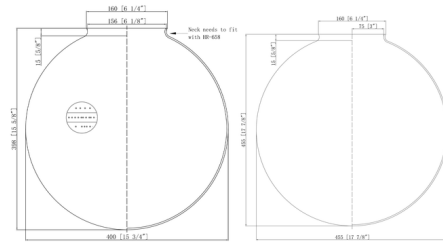

Description

The Deco Swirl Bathroom Vanity Light a simple, yet modern design perfect in a variety of interior styles. Clear swirled glass globes in two sizes are complemented in a variety of finishes.

Shown in antique copper / clear

Specifications

COLOR Clear
BODY FINISH Antique Copper
WATTAGE 200W
DIMMER Standard 120V
DIMENSIONS 16"W x 11"H x 8"D
BULB NOT INCLUDED 2 x A19/Medium (E26)/100W/120V Incandescent
COUNTRY OF ORIGIN China

Technical Information

PRODUCT DIMENSIONS Backplate: 6" x 4.5"
LAMP LIFE 2000 hours

CLICK TO VIEW PRODUCT

Notes: