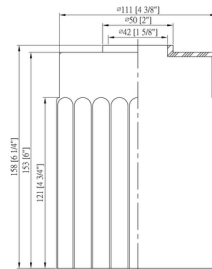

### Specifications

COLOR . . . . . Matte White  
 BODY FINISH . . . . . Antique Copper  
 WATTAGE . . . . . 200W  
 DIMMER . . . . . Standard 120V  
 DIMENSIONS . . . . . 16" W x 9" H x 6.5" D  
 BULB NOT INCLUDED 2 x Edison ST-Shape/Medium (E26)/100W/120V Incandescent  
 COUNTRY OF ORIGIN . . . . . China