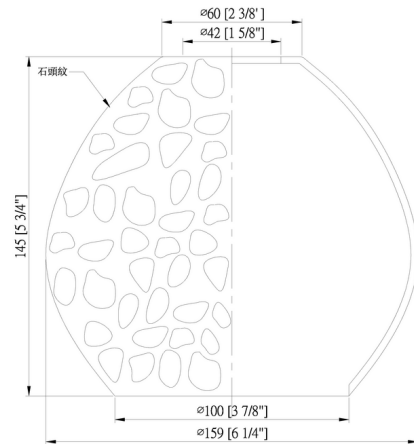

Description

The Waverly Bathroom Vanity Light features a simple, yet elegant design with a variety of finishes allowing the fixture to fit in with any room decor.

Shown in antique copper / clear

Specifications

COLOR	Clear
BODY FINISH	Antique Copper
WATTAGE	34W
DIMMER	Standard 120V
DIMENSIONS	16"W x 11"H x 7.5"D
BULB NOT INCLUDED	2 x Edison ST-Shape/Medium (E26)/17W/120V LED
COUNTRY OF ORIGIN	China

CLICK TO VIEW PRODUCT