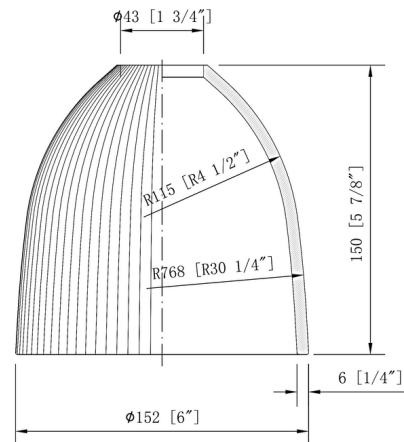

Description

The Castile Bathroom Vanity Light features a simple, yet modern design that is able to fit in with most decors. Available in a variety of finishes complemented by a White or Clear dome glass shade.

Shown in antique copper / white

Specifications

COLOR	White
BODY FINISH	Antique Copper
WATTAGE	200W
DIMMER	Standard 120V
DIMENSIONS	16"W x 11"H x 7.5"D
BULB NOT INCLUDED	2 x Edison ST-Shape/Medium (E26)/100W/120V Incandescent
COUNTRY OF ORIGIN	China