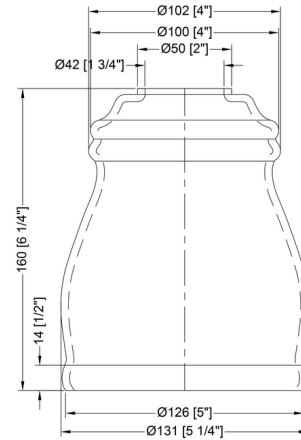

### Specifications

COLOR	White
BODY FINISH	Antique Copper
WATTAGE	200W
DIMMER	Standard 120V
DIMENSIONS	16"W x 9"H x 6.5"D
BULB NOT INCLUDED	2 x Edison ST-Shape/Medium (E26)/100W/120V Incandescent
COUNTRY OF ORIGIN	China