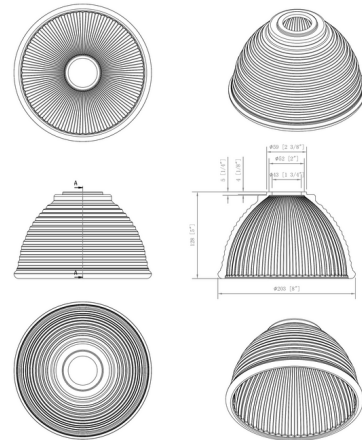

Lightology

lightology.com
866-954-4489
07-07-26

Project: _____

Company: _____

Location: _____ Fixture Type: _____

SPEC #: **INV886098**

Approved On: _____ Approved By: _____

Arietta Bathroom Vanity Light By Innovations Lighting

Description

The Arietta Bathroom Vanity Light has a simple yet modern design available in a variety of finishes.

Shown in antique copper / clear

Specifications

COLOR Clear
 BODY FINISH Antique Copper
 WATTAGE 200W
 DIMMER Standard 120V
 DIMENSIONS 16"W x 10"H x 9.5"D
 BULB NOT INCLUDED 2 x Edison ST-Shape/Medium (E26)/100W/120V Incandescent
 COUNTRY OF ORIGIN China