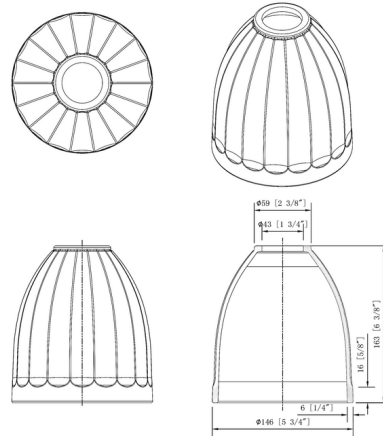

Lightology

lightology.com
866-954-4489
04-25-26

Project: _____
 Company: _____
 Location: _____ Fixture Type: _____
 SPEC #: **INV886152**
 Approved On: _____ Approved By: _____

Brookfield Rectangle Canopy Bathroom Vanity Light

By Innovations Lighting

Description

The Brookfield Rectangle Canopy Bathroom Vanity Light has classic styling that will work well with most decors. Features bell shaped Clear or White Ribbed glass shades with a variety of finish options. Includes solid Brass 180 degree adjustable swivels. Internal teeth lock at 5 degree intervals so you can set to the perfect position you desire. Ideally suited for a vintage style bulb. Can be mounted with the shade facing up or down.

Specifications

COLOR	White
BODY FINISH	Black / Antique Brass
WATTAGE	200W
DIMMER	Standard 120V
DIMENSIONS	16"W x 9"H x 6.5"D
BULB NOT INCLUDED	2 x Edison/Medium (E26)/100W/120V Incandescent
COUNTRY OF ORIGIN	China

Technical Information

PRODUCT DIMENSIONS	Canopy: 4.5"H x 6"W x .75"D
LAMP LIFE	2000 hours

Shown in black / antique brass / white

CLICK TO VIEW PRODUCT

Notes: