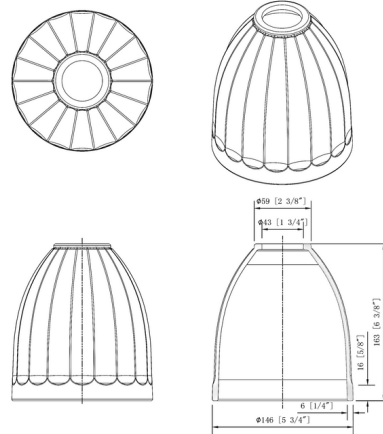

Lightology

lightology.com
866-954-4489
07-07-26

Project: _____
 Company: _____
 Location: _____ Fixture Type: _____
 SPEC #: **INV886152**
 Approved On: _____ Approved By: _____

Brookfield Rectangle Canopy Bathroom Vanity Light

By Innovations Lighting

Description

The Brookfield Rectangle Canopy Bathroom Vanity Light has classic styling that will work well with most decors. Features bell shaped Clear or White Ribbed glass shades with a variety of finish options. Includes solid Brass 180 degree adjustable swivels. Internal teeth lock at 5 degree intervals so you can set to the perfect position you desire. Ideally suited for a vintage style bulb. Can be mounted with the shade facing up or down.

Specifications

COLOR	White
BODY FINISH	Black / Antique Brass
WATTAGE	200W
DIMMER	Standard 120V
DIMENSIONS	16"W x 9"H x 6.5"D
BULB NOT INCLUDED	2 x Edison/Medium (E26)/100W/120V Incandescent
COUNTRY OF ORIGIN	China

Technical Information

PRODUCT DIMENSIONS	Canopy: 4.5"H x 6"W x .75"D
LAMP LIFE	2000 hours

Shown in black / antique brass / white

CLICK TO VIEW PRODUCT

Notes: