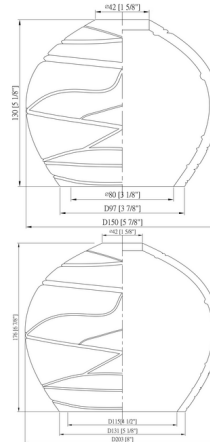

Lightology

lightology.com
866-954-4489
07-14-25

Project: _____

Company: _____

Location: _____ Fixture Type: _____

SPEC #: **INV887822**

Approved On: _____ Approved By: _____

Deco Swirl Linear Pendant By Innovations Lighting

Description

Deco Swirl Island Pendant brings a simple, yet modern design perfect in a variety of interior styles. Clear swirled glass globes are complemented with an Antique Copper, Black and Antique Brass, Brushed Brass, Matte Black, Satin Gold, Oil Rubbed Bronze, Polished Chrome, Polished Nickel, Satin Nickel, or White and Polished Chrome finish. Available in two sizes with small or large shades and Incandescent or LED lamping options. Canopy: 6 inch x 4.5 inch rectangle. Damp location rated. UL listed.

Shown in brushed satin nickel / clear

Specifications

COLOR	Clear
BODY FINISH	Brushed Satin Nickel
WATTAGE	240W
DIMMER	Standard 120V
DIMENSIONS	48"L x 8"W x 11"H
BULB NOT INCLUDED	4 x Edison/Medium (E26)/60W/120V Incandescent
COUNTRY OF ORIGIN	China